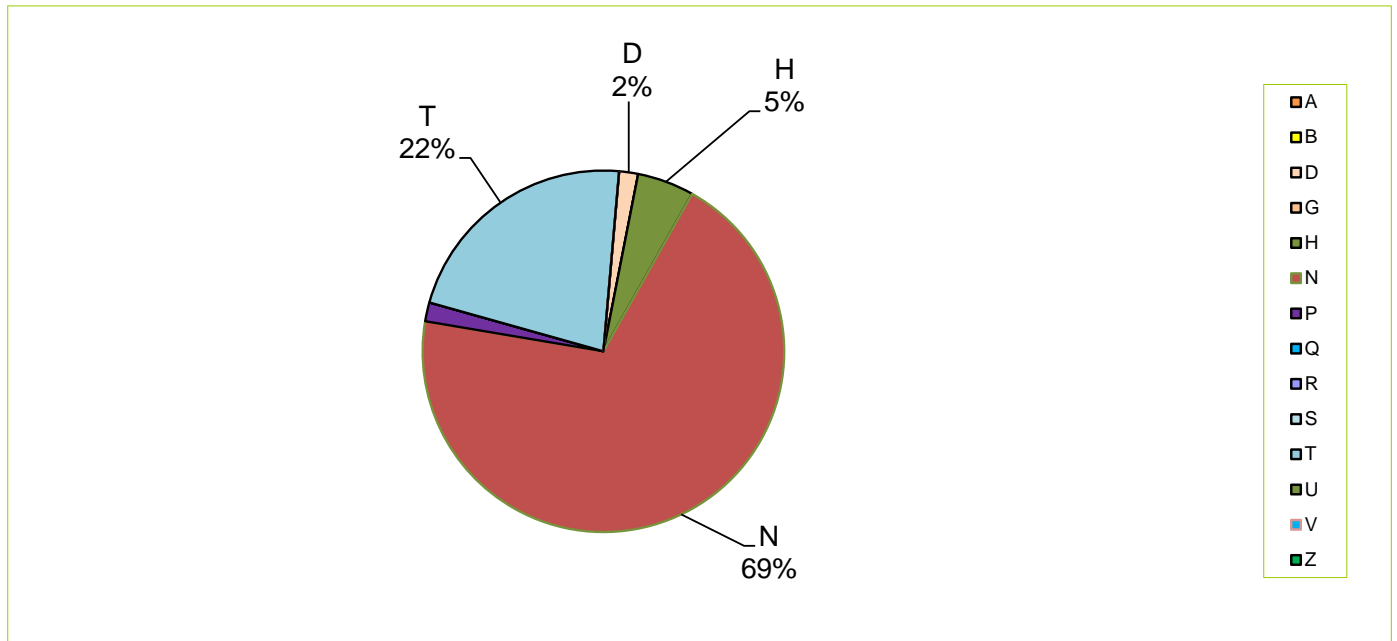

CHART-1: Use of Books by Call Number (Pie)

Call Number Outline

Call number	Subject heading
A	ความรู้ทั่วไป
B	ปรัชญา จิตวิทยา ศาสนา
D	ประวัติศาสตร์ยุโรป
E	การศึกษา
G	ประวัติเครื่องแต่งกาย และการประดิษฐ์เครื่องประดับ
H	การบริหารธุรกิจ การสร้างแบรนด์
N	ประวัติศาสตร์ศิลป์ ศิลปะประยุกต์ ตกแต่งภายใน งานสถาปัตยกรรม
P	ภาพยนตร์
Q	วิทยาศาสตร์
R	แพทยศาสตร์
S	การออกแบบภูมิทัศน์
T	เทคโนโลยีและมาตรฐาน การสร้างอาคาร การออกแบบผลิตภัณฑ์ เครื่องแต่งกาย
U	ยุทธศาสตร์
V	นาวิกศาสตร์
Z	บรรณานุกรม